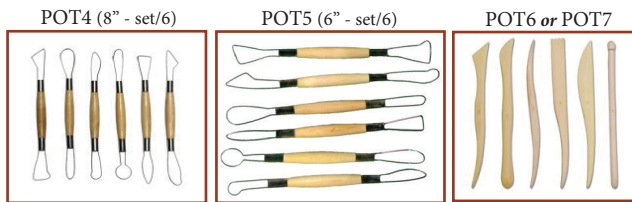

Quantity discounts apply on multiples of the same item

BRUSHES

TOOL KITS

	1-5 @	6-11 @	12+ @
PTK..... Pottery Tool Kit	\$29.75	\$23.80	\$20.83
ATPTK8..... Pottery 8pc Kit	\$15.99	\$12.79	\$11.19
ATPTK9..... Pottery 9pc Kit	\$19.99	\$15.99	\$13.99
BK..... Beginner Ceramic Kit	\$13.50	\$10.80	\$9.45
CTK7 Ceramic Tool Kit.....	\$38.75	\$31.00	\$27.13
PTK10 Handbuilding Kit.....	\$25.50	\$20.40	\$17.85
PTK12 Handbuilding Kit.....	\$25.75	\$20.60	\$18.03
POT1..... Economy Kit	\$12.49	\$10.00	\$8.75
POT2..... Wire Loop Set.....	\$12.49	\$10.00	\$8.75
POT3..... Wire Tool 6" Set	\$12.49	\$10.00	\$8.75
POT4..... Wire Tool 8" Set	\$12.49	\$10.00	\$8.75
POT5..... Wire Loop 6" Set.....	\$12.49	\$10.00	\$8.75
POT6..... Wood Tool 6" Set	\$9.99	\$8.00	\$7.00
POT7..... Wood Tool 8" Set	\$9.99	\$8.00	\$7.00
ECWT6-38.... Wood Tool Kit	(6" set of 38 - MSRP \$38.00)		\$30.40
ECWT8-38.... Wood Tool Kit	(8" set of 38 - MSRP \$38.00)		\$30.40

BRUSH KITS

Royal Brush Economy Sets	1-5 @	6-11 @	12+ @
RYA..... Sable Rounds (3).....	\$2.99	\$2.40	\$2.10
RYB..... Sable Fine Rounds (3).....	\$2.99	\$2.40	\$2.10
RYE..... Sable Flats (3).....	\$2.99	\$2.40	\$2.10
RYG..... Sable Flat Bristle (4).....	\$2.99	\$2.40	\$2.10
RYH..... Sable Round Bristle (4).....	\$2.99	\$2.40	\$2.10
RYI..... Sable Flat & Round (6).....	\$7.49	\$6.00	\$5.25
RYJ..... Sable Flat & Round (10).....	\$9.49	\$7.60	\$6.65
RYL..... Sable Flat (5)	\$6.49	\$5.20	\$4.55