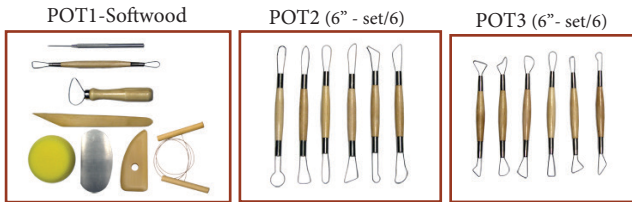

Quantity discounts apply on multiples of the same item

BRUSHES

TOOL KITS

	1-5 @	6-11 @	12+ @
PTK..... Pottery Tool Kit	\$29.75	\$23.80	\$20.83
ATPTK8..... Pottery 8pc Kit	\$15.99	\$12.79	\$11.19
ATPTK9..... Pottery 9pc Kit	\$19.99	\$15.99	\$13.99
BK..... Beginner Ceramic Kit	\$13.50	\$10.80	\$9.45
CTK7 Ceramic Tool Kit.....	\$38.75	\$31.00	\$27.13
PTK10 Handbuilding Kit.....	\$25.50	\$20.40	\$17.85
PTK12 Handbuilding Kit.....	\$25.75	\$20.60	\$18.03
POT1..... Economy Kit	\$12.49	\$10.00	\$8.75
POT2..... Wire Loop Set.....	\$12.49	\$10.00	\$8.75
POT3..... Wire Tool 6" Set	\$12.49	\$10.00	\$8.75
POT4..... Wire Tool 8" Set	\$12.49	\$10.00	\$8.75
POT5..... Wire Loop 6" Set.....	\$12.49	\$10.00	\$8.75
POT6..... Wood Tool 6" Set	\$9.99	\$8.00	\$7.00
POT7..... Wood Tool 8" Set	\$9.99	\$8.00	\$7.00
ECWT6-38.... Wood Tool Kit	(6" set of 38 - MSRP \$38.00)		\$30.40
ECWT8-38.... Wood Tool Kit	(8" set of 38 - MSRP \$38.00)		\$30.40

BRUSH KITS

Royal Brush Economy Sets	1-5 @	6-11 @	12+ @
RYA..... Sable Rounds (3).....	\$2.99	\$2.40	\$2.10
RYB..... Sable Fine Rounds (3).....	\$2.99	\$2.40	\$2.10
RYE..... Sable Flats (3).....	\$2.99	\$2.40	\$2.10
RYG..... Sable Flat Bristle (4).....	\$2.99	\$2.40	\$2.10
RYH..... Sable Round Bristle (4).....	\$2.99	\$2.40	\$2.10
RYI..... Sable Flat & Round (6).....	\$7.49	\$6.00	\$5.25
RYJ..... Sable Flat & Round (10).....	\$9.49	\$7.60	\$6.65
RYL..... Sable Flat (5)	\$6.49	\$5.20	\$4.55