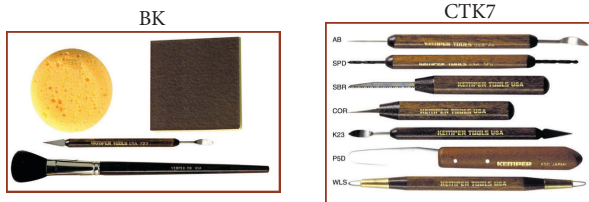

Quantity discounts apply on multiples of the same item

BRUSHES

TOOL KITS

	1-5 @	6-11 @	12+ @
PTK..... Pottery Tool Kit	\$29.75	\$23.80	\$20.83
ATPTK8..... Pottery 8pc Kit	\$15.99	\$12.79	\$11.19
ATPTK9..... Pottery 9pc Kit	\$19.99	\$15.99	\$13.99
BK..... Beginner Ceramic Kit	\$13.50	\$10.80	\$9.45
CTK7 Ceramic Tool Kit.....	\$38.75	\$31.00	\$27.13
PTK10 Handbuilding Kit.....	\$25.50	\$20.40	\$17.85
PTK12 Handbuilding Kit.....	\$25.75	\$20.60	\$18.03
POT1..... Economy Kit	\$12.49	\$10.00	\$8.75
POT2..... Wire Loop Set.....	\$12.49	\$10.00	\$8.75
POT3..... Wire Tool 6" Set	\$12.49	\$10.00	\$8.75
POT4..... Wire Tool 8" Set	\$12.49	\$10.00	\$8.75
POT5..... Wire Loop 6" Set.....	\$12.49	\$10.00	\$8.75
POT6..... Wood Tool 6" Set	\$9.99	\$8.00	\$7.00
POT7..... Wood Tool 8" Set	\$9.99	\$8.00	\$7.00
ECWT6-38.... Wood Tool Kit	(6" set of 38 - MSRP \$38.00)		\$30.40
ECWT8-38.... Wood Tool Kit	(8" set of 38 - MSRP \$38.00)		\$30.40

BRUSH KITS

Royal Brush Economy Sets	1-5 @	6-11 @	12+ @
RYA..... Sable Rounds (3).....	\$2.99	\$2.40	\$2.10
RYB..... Sable Fine Rounds (3).....	\$2.99	\$2.40	\$2.10
RYE..... Sable Flats (3).....	\$2.99	\$2.40	\$2.10
RYG..... Sable Flat Bristle (4).....	\$2.99	\$2.40	\$2.10
RYH..... Sable Round Bristle (4).....	\$2.99	\$2.40	\$2.10
RYI..... Sable Flat & Round (6).....	\$7.49	\$6.00	\$5.25
RYJ..... Sable Flat & Round (10).....	\$9.49	\$7.60	\$6.65
RYL..... Sable Flat (5)	\$6.49	\$5.20	\$4.55