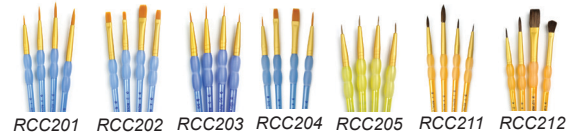

Quantity discounts apply on multiples of the same item

BRUSHES

TOOL KITS

	1-5 @	6-11 @	12+ @
PTK..... Pottery Tool Kit	\$29.75	\$23.80	\$20.83
ATPTK8..... Pottery 8pc Kit	\$15.99	\$12.79	\$11.19
ATPTK9..... Pottery 9pc Kit	\$19.99	\$15.99	\$13.99
BK..... Beginner Ceramic Kit	\$13.50	\$10.80	\$9.45
CTK7 Ceramic Tool Kit.....	\$38.75	\$31.00	\$27.13
PTK10 Handbuilding Kit.....	\$25.50	\$20.40	\$17.85
PTK12 Handbuilding Kit.....	\$25.75	\$20.60	\$18.03
POT1..... Economy Kit	\$12.49	\$10.00	\$8.75
POT2..... Wire Loop Set.....	\$12.49	\$10.00	\$8.75
POT3..... Wire Tool 6" Set	\$12.49	\$10.00	\$8.75
POT4..... Wire Tool 8" Set	\$12.49	\$10.00	\$8.75
POT5..... Wire Loop 6" Set.....	\$12.49	\$10.00	\$8.75
POT6..... Wood Tool 6" Set	\$9.99	\$8.00	\$7.00
POT7..... Wood Tool 8" Set	\$9.99	\$8.00	\$7.00
ECWT6-38.... Wood Tool Kit	(6" set of 38 - MSRP \$38.00)		\$30.40
ECWT8-38.... Wood Tool Kit	(8" set of 38 - MSRP \$38.00)		\$30.40

BRUSH KITS

Royal Brush Economy Sets	1-5 @	6-11 @	12+ @
RYA..... Sable Rounds (3).....	\$2.99	\$2.40	\$2.10
RYB..... Sable Fine Rounds (3).....	\$2.99	\$2.40	\$2.10
RYE..... Sable Flats (3).....	\$2.99	\$2.40	\$2.10
RYG..... Sable Flat Bristle (4).....	\$2.99	\$2.40	\$2.10
RYH..... Sable Round Bristle (4).....	\$2.99	\$2.40	\$2.10
RYI..... Sable Flat & Round (6).....	\$7.49	\$6.00	\$5.25
RYJ..... Sable Flat & Round (10).....	\$9.49	\$7.60	\$6.65
RYL..... Sable Flat (5)	\$6.49	\$5.20	\$4.55

Crafter's Choice Brush Sets	1-5 @	6-11 @	12+ @
RCC201Rounds #1, 3, 5, 6.....	\$6.49	\$5.20	\$4.55
RCC202Shaders #2, 4, 6, 8.....	\$6.49	\$5.20	\$4.55
RCC203Gold Nylon Detailers (3).....	\$6.49	\$5.20	\$4.55
RCC204Nylon Acrylic Brushes (4).....	\$6.49	\$5.20	\$4.55
RCC205Sable Detail Liners (4).....	\$6.49	\$5.20	\$4.55
RCC211.....Watercolor Brushes (4).....	\$6.49	\$5.20	\$4.55
RCC212.....Camel Hair Brushes (4).....	\$6.49	\$5.20	\$4.55